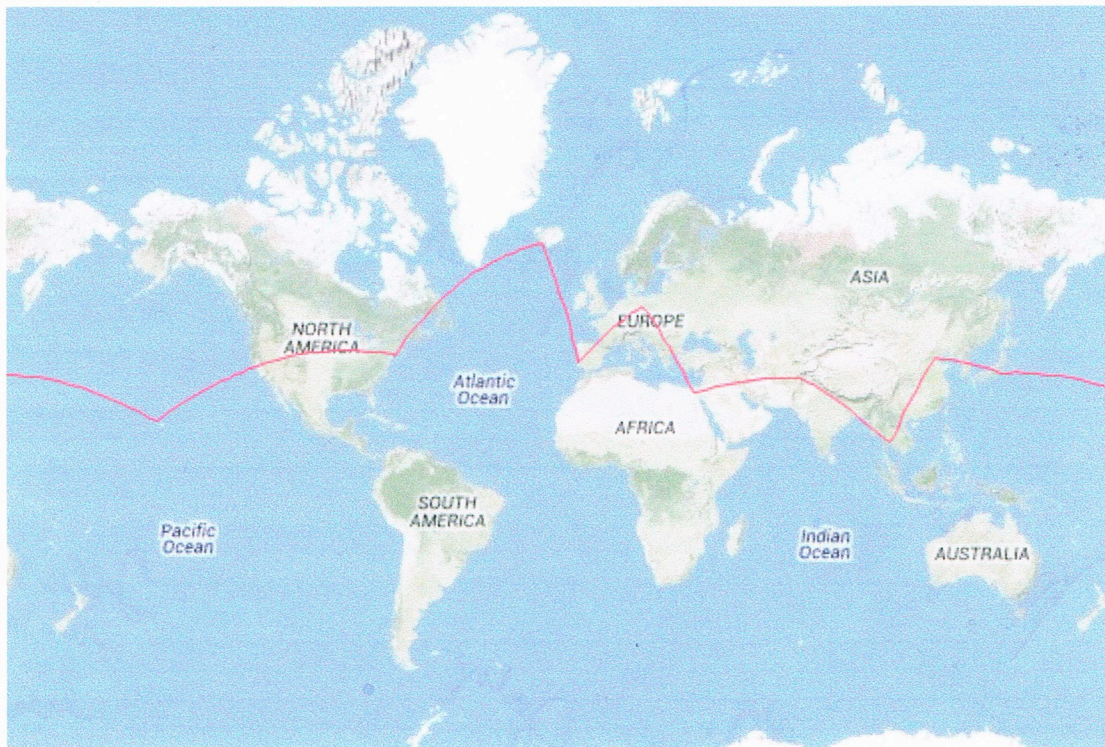

TRACKING LOCATION ON PATH MOVING AROUND THE WORLD

Date Goal	MSCF's Miles	Location	Distance of Location
June 24	4,887	<input checked="" type="checkbox"/> San Francisco, CA	3,000
July 1	7,712	<input checked="" type="checkbox"/> Honolulu, HA	5,000
July 8	8,589	<input type="checkbox"/> Tokyo, Japan	9,000
July 15		<input type="checkbox"/> Beijing, China	10,000
July 22		<input type="checkbox"/> Bangkok, Thailand	12,000
July 29		<input type="checkbox"/> Kabul, Afghanistan	15,000
August 5		<input type="checkbox"/> Cairo, Egypt	17,000
August 12		<input type="checkbox"/> Berlin, Germany	19,000
August 19		<input type="checkbox"/> Lisbon, Portugal	20,000
August 26		<input type="checkbox"/> Reykjavik, Iceland	22,000
September 2		<input type="checkbox"/> Around the World	25,000